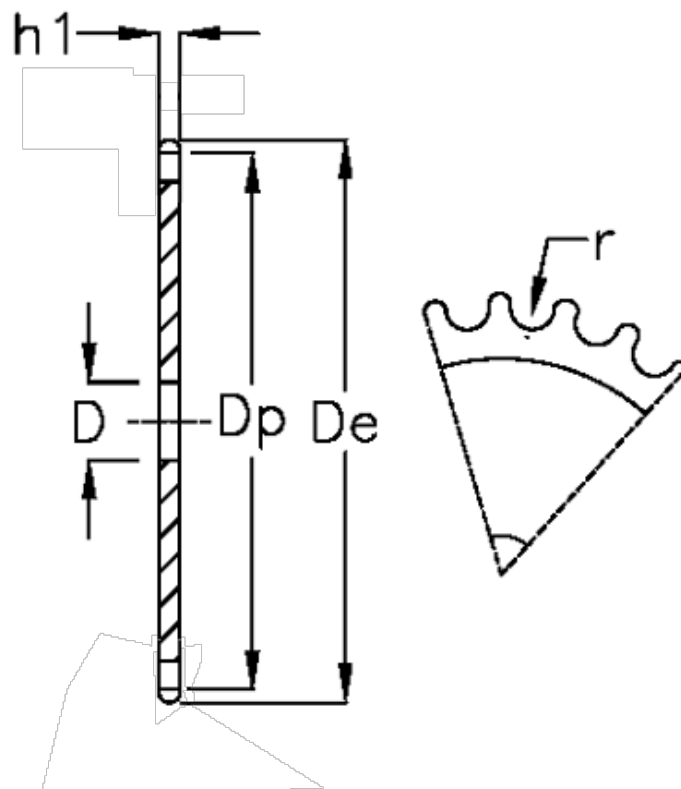

Article number: 616021002064

Description: Plate wheel 05 B-1 Z=64 simplex

## Measures

C	= 1
D	= 16
De	= 167.1
Dp	= 163.04
For chain size	= 8 x 3,0 mm
For chain type	= 05 B-1
h1	= 2.8
Number of teeth	= 64

r = 5